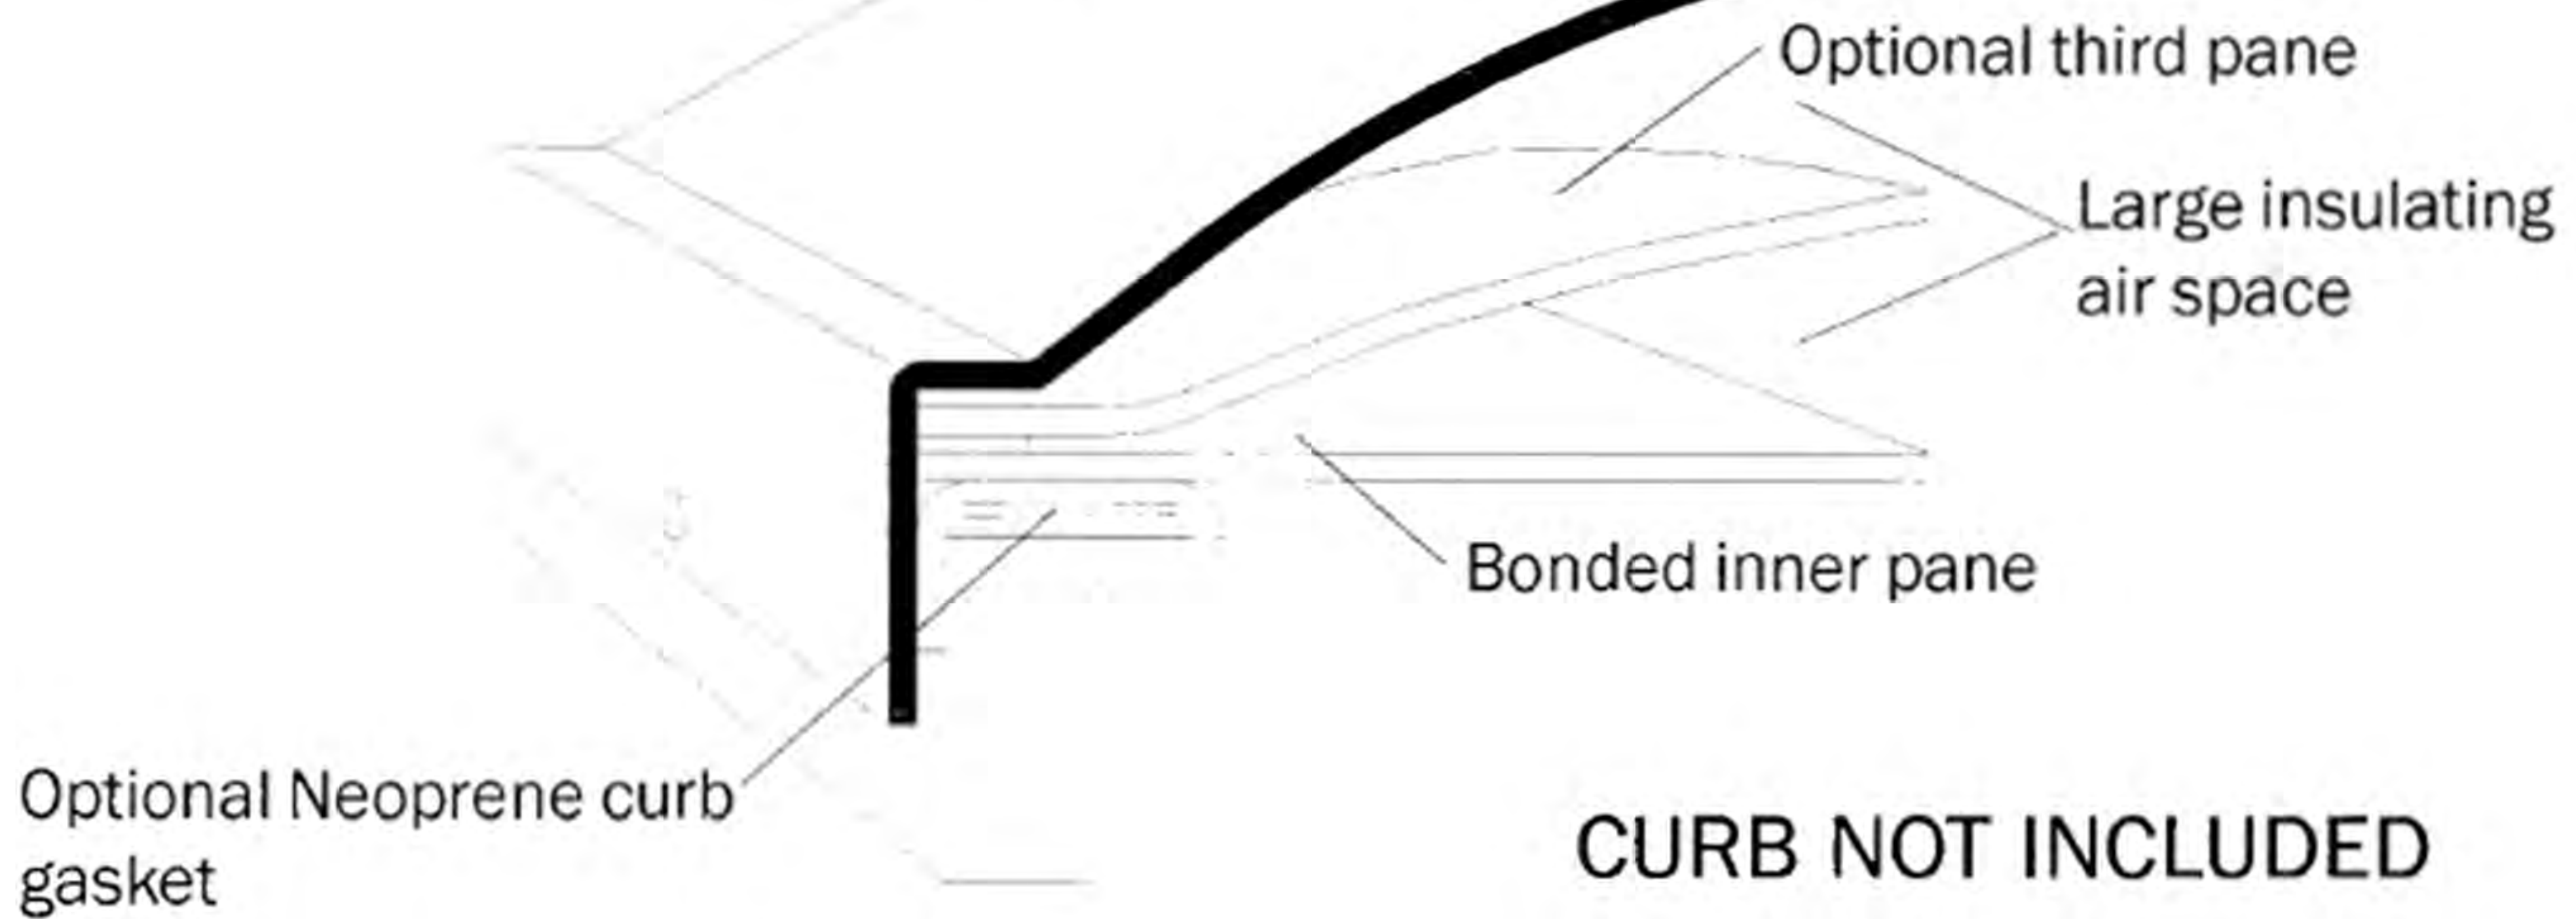

CD-Series

“Curb-Typed” Traditional Dome Skylight

One-piece seamless outer dome guarantees no leaks

Maximum Energy Efficiency

Multiple pane construction provides maximum insulation.

Anti-Fogging

Unique ventilation system prevents fogging and condensation.

Leak Proof Design

The “CD” series skylight “fits like a bottle cap” over the curb.

Polycarbonate Panes

Unbreakable polycarbonate panes protect against damage and intrusion.

UV Protection

High-tech engineered polycarbonate blocks over 97% of ultra-violet light.

Easy Installation

Skylight comes with pre-punched flanges and is complete and ready to mount over curb.

Tinted Outer Pane

Heavy polycarbonate in rich, smoke color. The tinting reduces unwanted solar gain and fading.

Optional Features

Additional panes installed for maximum insulation. Non-tinted clear, Outer pane.

FOXLITE LIMITED LIFETIME WARRANTY

All FoxLite Skylights have a Limited Lifetime Warranty to protect the original purchase against defects in material and workmanship. FoxLite's warranty covers our skylights against cracking, breaking or splitting provided the FoxLite Skylights are installed and maintained in accordance with the manufacturer's instructions. FoxLite, Inc. is not responsible for faulty installation or for other materials used in the installation(s). If a problem occurs within the first five (5) years after installation, FoxLite's Limited Lifetime Warranty will supply another skylight of similar size, type and color, FOB destinations. Any problem occurring after five (5) years, FoxLite will supply a new skylight of similar size, type and color for 50% off the current list price of that item, FOB Shipping Point.

Fox Lite, Inc.

www.foxlite.com

8300 Dayton Rd Fairborn OH 45324-1911

Local (937)864-1966 Toll Free 800-233-3699 Fax (937) 846-7010