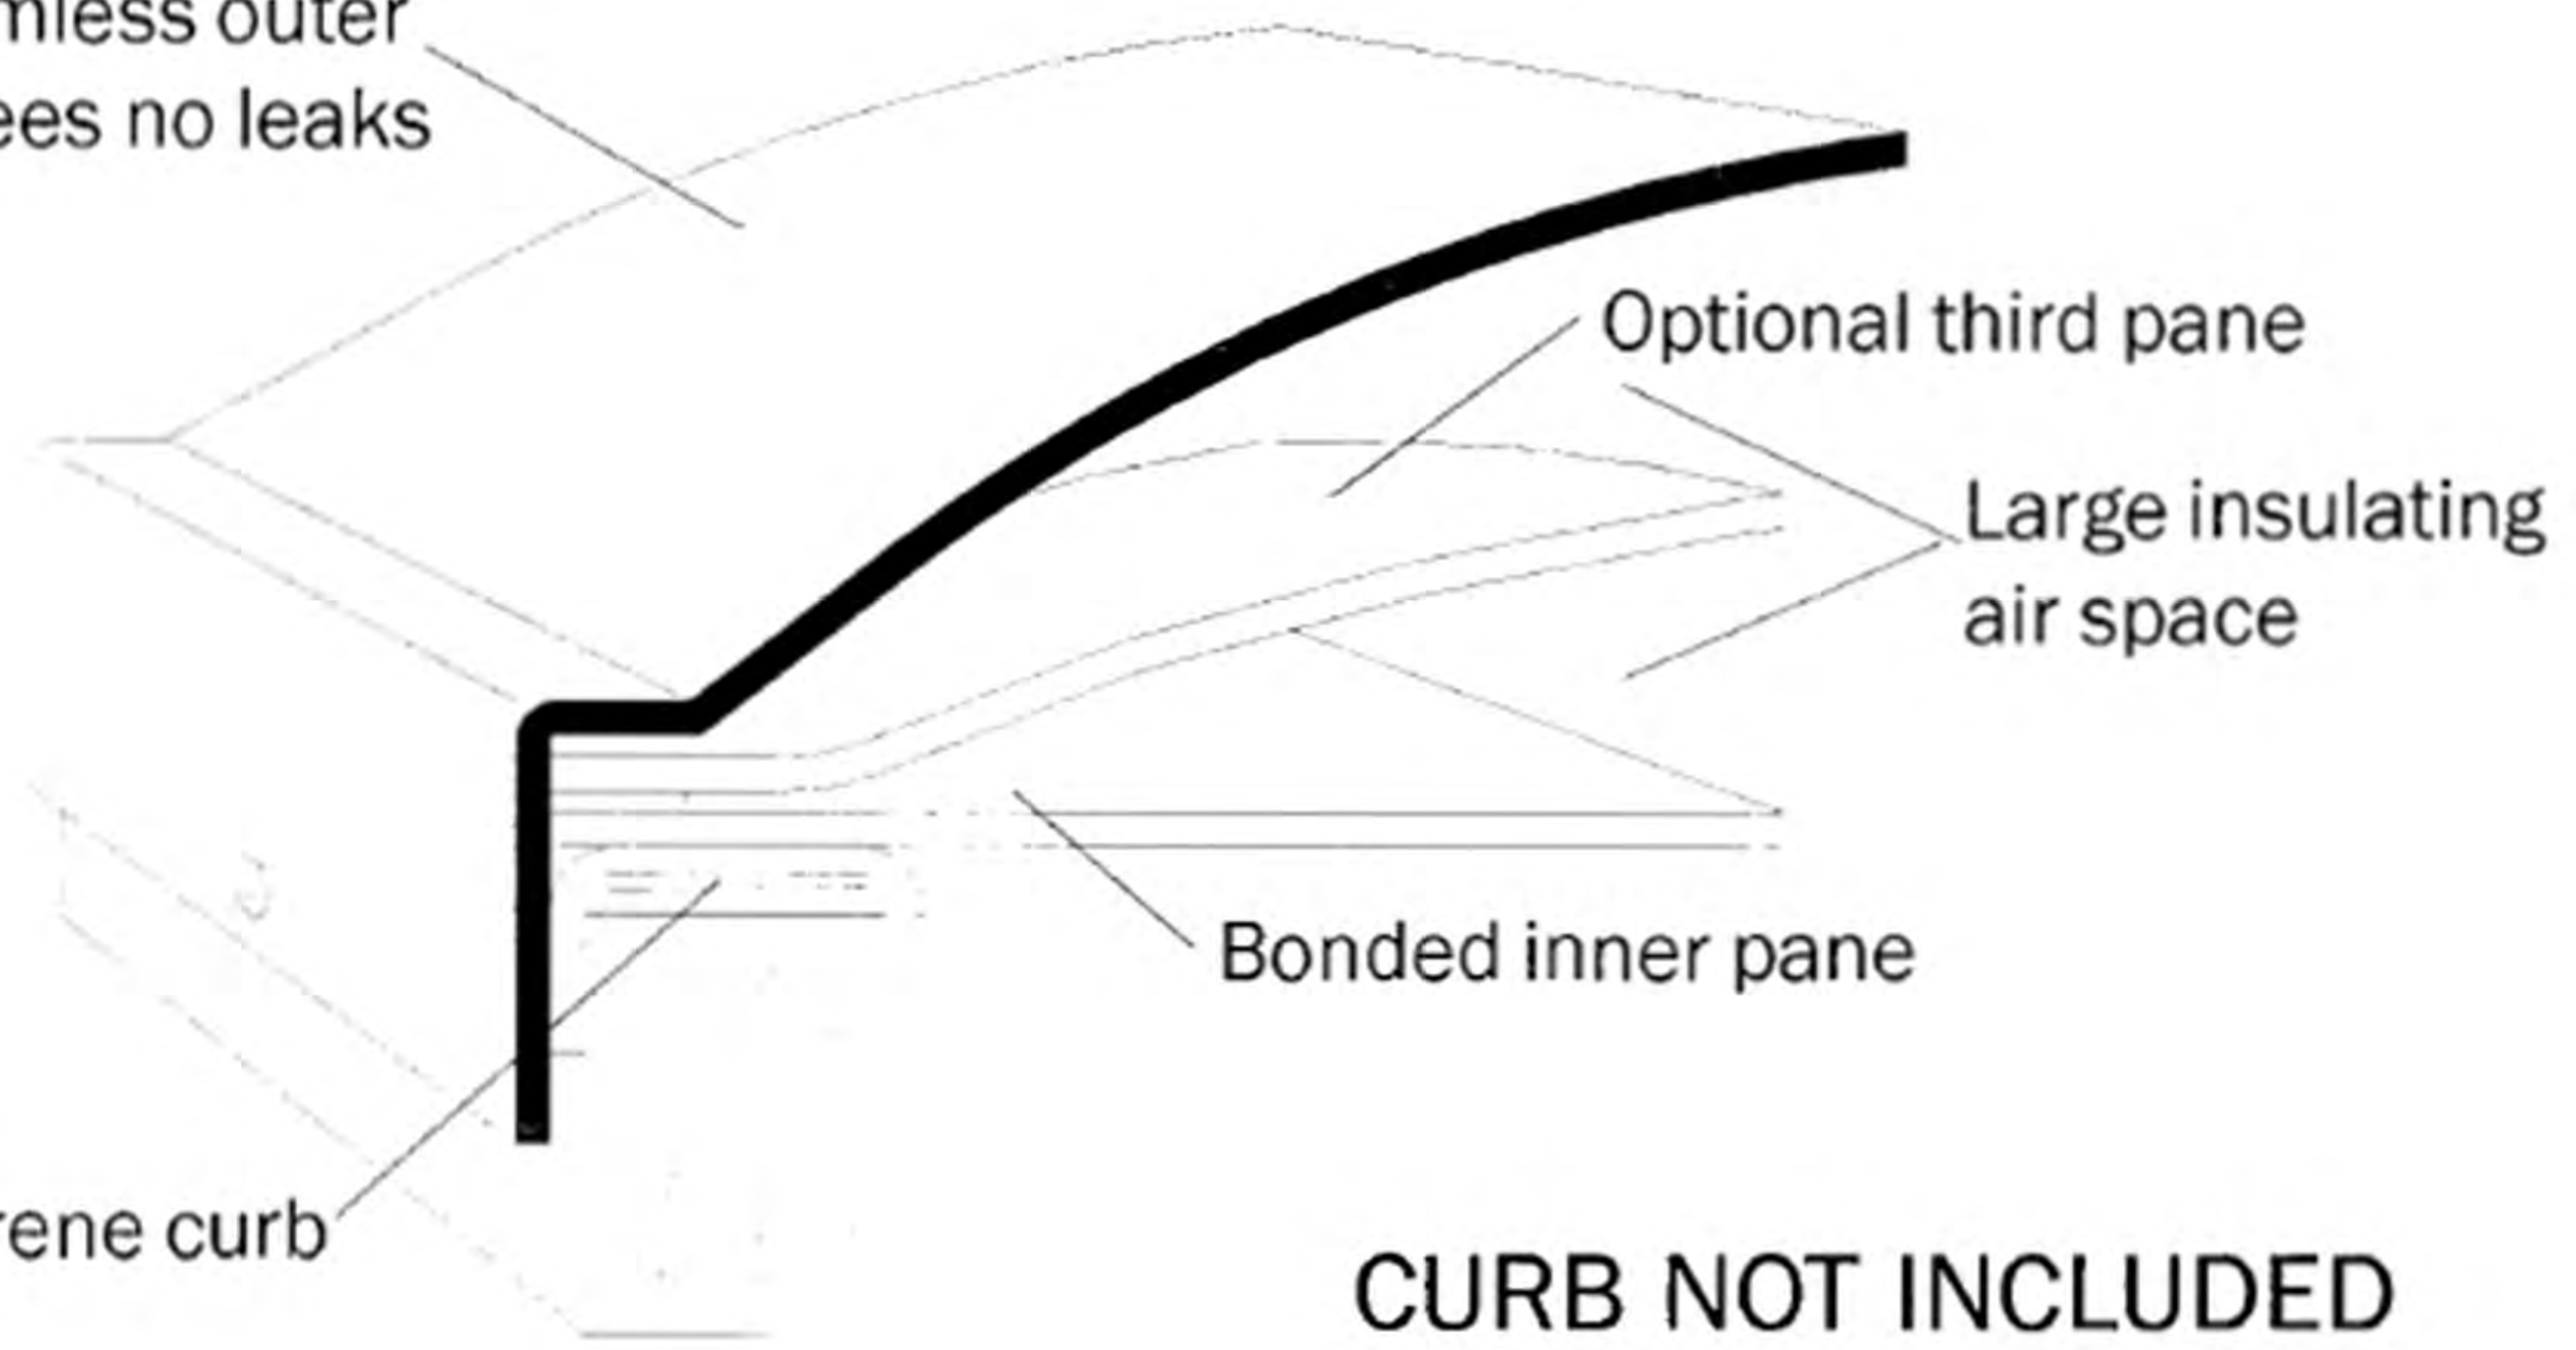

CD-Series

"Curb-Typed" Traditional Dome Skylight

One-piece seamless outer dome guarantees no leaks

CURB NOT INCLUDED

Critical Specifications and Dimensions

Size	Tinted Outer Glaze	Clear Bottom Glaze	White Bottom Glaze	Triple Glaze	Curb O.D.	Roof Opening
16 x 16	Standard	Standard	Extra	N/A	17 1/2 x 17 1/2	14 1/2 x 14 1/2
16 x 24	Standard	Standard	Extra	Extra	17 1/2 x 25 1/2	14 1/2 x 22 1/2
16 x 32	Standard	Standard	Extra	Extra	17 1/2 x 33 1/2	14 1/2 x 30 1/2
16 x 48	Standard	Standard	Extra	Extra	17 1/2 x 49 1/2	14 1/2 x 46 1/2
24 x 24	Standard	Standard	Extra	Extra	25 1/2 x 25 1/2	22 1/2 x 22 1/2
24 x 32	Standard	Standard	Extra	Extra	25 1/2 x 33 1/2	22 1/2 x 30 1/2
24 x 48	Standard	Standard	Extra	Extra	25 1/2 x 49 1/2	22 1/2 x 46 1/2
32 x 32	Standard	Standard	Extra	Extra	33 1/2 x 33 1/2	30 1/2 x 30 1/2
32 x 48	Standard	Standard	Extra	Extra	33 1/2 x 49 1/2	30 1/2 x 46 1/2
48 x 48	Standard	Standard	Extra	Extra	49 1/2 x 49 1/2	46 1/2 x 46 1/2
48 x 72	Standard	Standard	Extra	N/A	49 1/2 x 73 1/2	46 1/2 x 70 1/2

Revised 07/13

CD-Series

“Curb-Typed” Traditional Dome Skylight

One-piece seamless outer dome guarantees no leaks

Maximum Energy Efficiency

Multiple pane construction provides maximum insulation.

Anti-Fogging